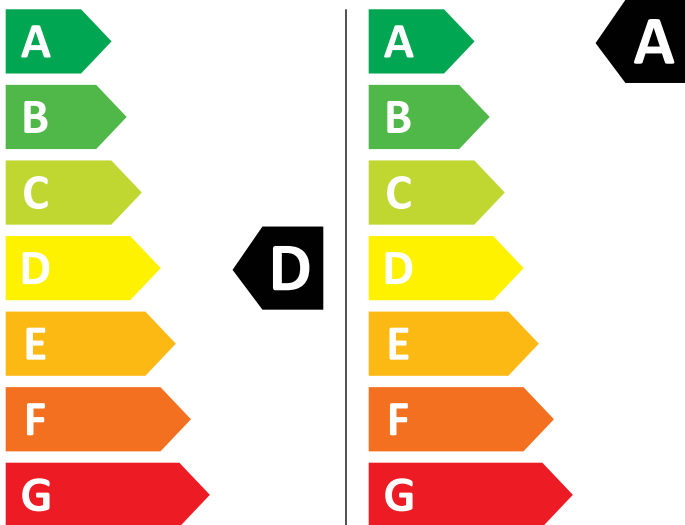

ENERG

AEG

LWR738640 914610402

💧 265 kWh/100

💧 42 kWh/100

5,0 kg

8,0 kg

62 L